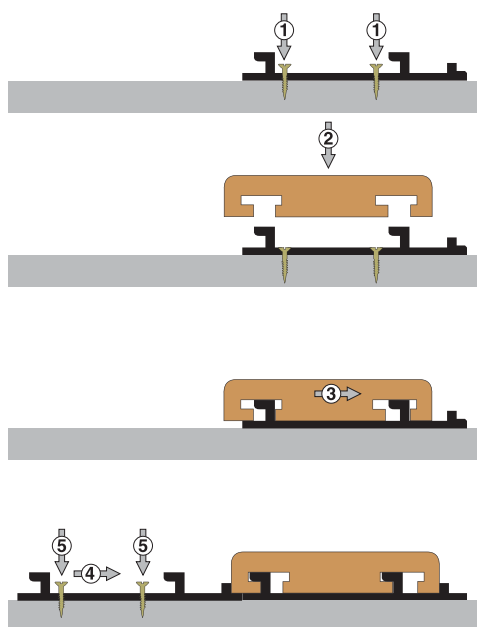

Invisible fixation system

Technical datas:

System

Softline®

*Unbreakable
& invisible fixation*

This revolutionary fixation system enables the planks to be fitted without any visible screw, improving both the resistance of the structure (no more weak points in the plank or sheared screw) and giving a clean, aesthetically pleasing appearance to the installation.

This fixation system, designed in an extremely tough composite material guarantees long lasting durability. This method of fixation (see illustration) allows the free circulation of air and permits movement between the planks preventing deterioration of the wood itself.

The *Softline*® system combines aesthetics with reliability.

The advantages of the fixation:

- Allows fixing to supports without visible screw or nails.
- Eliminates the need for pre-drilling and countersinking.
- Fixings manufactured from tough composite material guaranteeing a high quality system.
- Flexibility in shrinkage and/or expansion allows simple re-positioning.
- Allows lateral movement between planking without any deterioration of the wood.
- Allows the planking to be isolated from the batten.
- Provides a guarantee of long-lasting durability.
- Shortens the installation time.
- Allows even jointing between planks.
- Ensures free circulation of air.
- Improves the general appearance of the overall installation.
- Fixing method also allows vertical installation of the planks.
- Possibility of removing and replacing planks.

Invisible fixation system